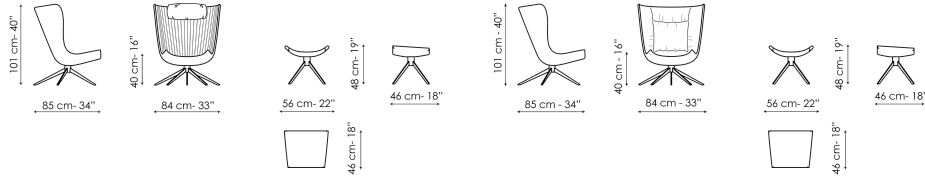

# Data sheet

Colibrì

Width: 84cm

Depth: 85cm

Height: 101cm

Footrest

Width: 46cm

Depth: 56cm

Height: 48cm

Colibrì soft

Width: 84cm

Depth: 85cm

Height: 101cm

Footrest soft

Width: 56cm

Depth: 46cm

Height: 48cm