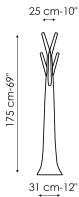

Data sheet

Tree

Width: 31cm

Depth: 31cm

Height: 175cm

Tree light

Width: 31cm

Depth: 31cm

Height: 175cm

Tree Frame

Plastic

Polyethylene
Mat white

Polyethylene
Mat dove grey

Polyethylene
Mat red

Polyethylene
Mat green

Polyethylene
Mat anthracite
grey