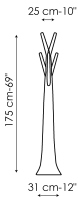

Data sheet

Tree

Width: 31cm

Depth: 31cm

Height: 175cm

Tree light

Width: 31cm

Depth: 31cm

Height: 175cm

Tree Frame

Plastic

Polyethylene
Mat white

Polyethylene
Mat dove grey

Polyethylene
Mat red

Polyethylene
Mat green

Polyethylene
Mat anthracite
grey