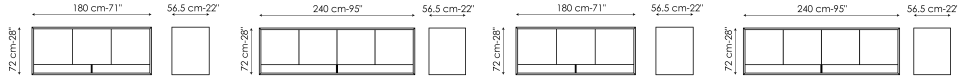

BONALDO

Sunrise, Sunrise light

Designer: Gino Carollo

Designed by Gino Carollo, Sunrise is a sideboard with three or four doors fitted side by side, with absolutely formal linearity. Stylistic essentiality and sophisticated finishing, pure, simple, geometric lines, that are rigorous and extremely elegant for a furnishing element that is only apparently minimal, but in reality is surprising, as well as robust and functional. Perfect for living and dining environments, Sunrise is made in matt lacquered wood,

available in two elegant colours, able to integrate itself perfectly with the widest variety of styles. The internal shelves, in glass, make it possible to organise the contents in an orderly way. In the Sunrise Light version, with a light fitted in the visible compartment, the design assumes a further note of functionality and style.

Data sheet

Sunrise 180

Width: 180cm
Depth: 56.5cm
Height: 72cm

Sunrise 240

Width: 240cm
Depth: 56.5cm
Height: 72cm

Sunrise light 180

Width: 180cm
Depth: 56.5cm
Height: 72cm

Sunrise light 240

Width: 240cm
Depth: 56.5cm
Height: 72cm

Frame

Wood

Lacquered wood
Mat white

Lacquered wood
Mat anthracite
grey

The samples above represent the complete range of materials and finishes available for this product (regardless of the top shape or size, in the case of tables). Fabrics, eco-leather, leather and emery leather shown in this website are a selection. Colors and finishes are approximate and may slightly differ from actual ones. Please visit Bonaldo dealers to see the complete sample collection and get further details about our products.