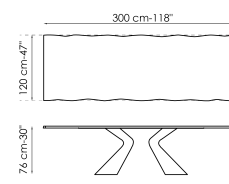

amplifying the artistic value. The top is made in various sizes and is offered in fixed and extendable versions. In the latter version, the two independent side extensions enable the surface length to easily be increased, maintaining excellent stability and solidity without renouncing a clean-cut and sought-after aesthetic.

# Data sheet

Width: 200cm  
Depth: 100cm  
Height: 75cm

Width: 220cm  
Depth: 100cm  
Height: 75cm

Width: 250cm  
Depth: 100cm  
Height: 75cm

Width: 300cm  
Depth: 100-108cm  
Height: 75cm

Width: 300cm  
Depth: 120cm  
Height: 75cm

Width: 200cm  
Depth: 100cm  
Height: 76cm

Width: 220cm  
Depth: 100cm  
Height: 76cm

Width: 250cm  
Depth: 110cm  
Height: 76cm

Width: 300cm  
Depth: 120cm  
Height: 76cm

Width: 200cm  
Depth: 108cm  
Height: 75cm

Width: 250cm  
Depth: 112cm  
Height: 75cm

Width: 280cm  
Depth: 115cm  
Height: 75cm

Width: 300cm  
Depth: 120cm  
Height: 75cm

Width: 300cm  
Depth: 140cm  
Height: 75cm

Width: 200-300cm  
Depth: 100cm  
Height: 75,50cm