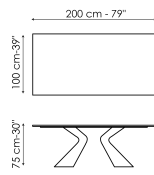

amplifying the artistic value. The top is made in various sizes and is offered in fixed and extendable versions. In the latter version, the two independent side extensions enable the surface length to easily be increased, maintaining excellent stability and solidity without renouncing a clean-cut and sought-after aesthetic.

# Data sheet

Width: 200cm  
Depth: 100cm  
Height: 75cm

Width: 220cm  
Depth: 100cm  
Height: 75cm

Width: 250cm  
Depth: 100cm  
Height: 75cm

Width: 300cm  
Depth: 100-108cm  
Height: 75cm

Width: 300cm  
Depth: 120cm  
Height: 75cm

Width: 200cm  
Depth: 100cm  
Height: 76cm

Width: 220cm  
Depth: 100cm  
Height: 76cm

Width: 250cm  
Depth: 110cm  
Height: 76cm

Width: 300cm  
Depth: 120cm  
Height: 76cm

Width: 200cm  
Depth: 108cm  
Height: 75cm

Width: 250cm  
Depth: 112cm  
Height: 75cm

Width: 280cm  
Depth: 115cm  
Height: 75cm

Width: 300cm  
Depth: 120cm  
Height: 75cm

Width: 300cm  
Depth: 140cm  
Height: 75cm

Width: 200-300cm  
Depth: 100cm  
Height: 75,50cm