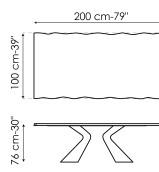

amplifying the artistic value. The top is made in various sizes and is offered in fixed and extendable versions. In the latter version, the two independent side extensions enable the surface length to easily be increased, maintaining excellent stability and solidity without renouncing a clean-cut and sought-after aesthetic.

# Data sheet

Width: 200cm  
Depth: 100cm  
Height: 75cm

Width: 220cm  
Depth: 100cm  
Height: 75cm

Width: 250cm  
Depth: 100cm  
Height: 75cm

Width: 300cm  
Depth: 100-108cm  
Height: 75cm

Width: 300cm  
Depth: 120cm  
Height: 75cm

Width: 200cm  
Depth: 100cm  
Height: 76cm

Width: 220cm  
Depth: 100cm  
Height: 76cm

Width: 250cm  
Depth: 110cm  
Height: 76cm

Width: 300cm  
Depth: 120cm  
Height: 76cm

Width: 200cm  
Depth: 108cm  
Height: 75cm

Width: 250cm  
Depth: 112cm  
Height: 75cm

Width: 280cm  
Depth: 115cm  
Height: 75cm

Width: 300cm  
Depth: 120cm  
Height: 75cm

Width: 300cm  
Depth: 140cm  
Height: 75cm

Width: 200-300cm  
Depth: 100cm  
Height: 75,50cm