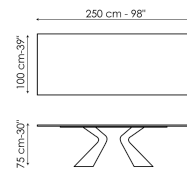

amplifying the artistic value. The top is made in various sizes and is offered in fixed and extendable versions. In the latter version, the two independent side extensions enable the surface length to easily be increased, maintaining excellent stability and solidity without renouncing a clean-cut and sought-after aesthetic.

# Data sheet

Width: 200cm  
Depth: 100cm  
Height: 75cm

Width: 220cm  
Depth: 100cm  
Height: 75cm

Width: 250cm  
Depth: 100cm  
Height: 75cm

Width: 300cm  
Depth: 100-108cm  
Height: 75cm

Width: 300cm  
Depth: 120cm  
Height: 75cm

Width: 200cm  
Depth: 100cm  
Height: 76cm

Width: 220cm  
Depth: 100cm  
Height: 76cm

Width: 250cm  
Depth: 110cm  
Height: 76cm

Width: 300cm  
Depth: 120cm  
Height: 76cm

Width: 200cm  
Depth: 108cm  
Height: 75cm

Width: 250cm  
Depth: 112cm  
Height: 75cm

Width: 280cm  
Depth: 115cm  
Height: 75cm

Width: 300cm  
Depth: 120cm  
Height: 75cm

Width: 300cm  
Depth: 140cm  
Height: 75cm

Width: 200-300cm  
Depth: 100cm  
Height: 75,50cm