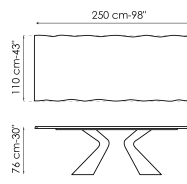

amplifying the artistic value. The top is made in various sizes and is offered in fixed and extendable versions. In the latter version, the two independent side extensions enable the surface length to easily be increased, maintaining excellent stability and solidity without renouncing a clean-cut and sought-after aesthetic.

# Data sheet

Width: 200cm  
Depth: 100cm  
Height: 75cm

Width: 220cm  
Depth: 100cm  
Height: 75cm

Width: 250cm  
Depth: 100cm  
Height: 75cm

Width: 300cm  
Depth: 100-108cm  
Height: 75cm

Width: 300cm  
Depth: 120cm  
Height: 75cm

Width: 200cm  
Depth: 100cm  
Height: 76cm

Width: 220cm  
Depth: 100cm  
Height: 76cm

Width: 250cm  
Depth: 110cm  
Height: 76cm

Width: 300cm  
Depth: 120cm  
Height: 76cm

Width: 200cm  
Depth: 108cm  
Height: 75cm

Width: 250cm  
Depth: 112cm  
Height: 75cm

Width: 280cm  
Depth: 115cm  
Height: 75cm

Width: 300cm  
Depth: 120cm  
Height: 75cm

Width: 300cm  
Depth: 140cm  
Height: 75cm

Width: 200-300cm  
Depth: 100cm  
Height: 75,50cm