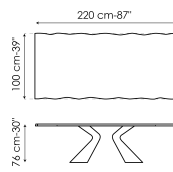

amplifying the artistic value. The top is made in various sizes and is offered in fixed and extendable versions. In the latter version, the two independent side extensions enable the surface length to easily be increased, maintaining excellent stability and solidity without renouncing a clean-cut and sought-after aesthetic.

# Data sheet

Width: 200cm  
Depth: 100cm  
Height: 75cm

Width: 220cm  
Depth: 100cm  
Height: 75cm

Width: 250cm  
Depth: 100cm  
Height: 75cm

Width: 300cm  
Depth: 100-108cm  
Height: 75cm

Width: 300cm  
Depth: 120cm  
Height: 75cm

Width: 200cm  
Depth: 100cm  
Height: 76cm

Width: 220cm  
Depth: 100cm  
Height: 76cm

Width: 250cm  
Depth: 110cm  
Height: 76cm

Width: 300cm  
Depth: 120cm  
Height: 76cm

Width: 200cm  
Depth: 108cm  
Height: 75cm

Width: 250cm  
Depth: 112cm  
Height: 75cm

Width: 280cm  
Depth: 115cm  
Height: 75cm

Width: 300cm  
Depth: 120cm  
Height: 75cm

Width: 300cm  
Depth: 140cm  
Height: 75cm

Width: 200-300cm  
Depth: 100cm  
Height: 75,50cm