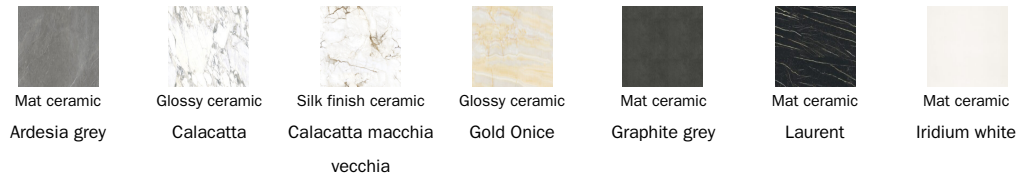

## Rectangular top

Wood

Ceramic

Opaque Glass

## Barrel-shaped top

Wood

Ceramic

Mat ceramic  
Ardesia grey

Glossy ceramic  
Calacatta

Silk finish ceramic  
Calacatta macchia  
vecchia

Glossy ceramic  
Gold Onice

Mat ceramic  
Laurent