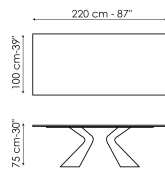

amplifying the artistic value. The top is made in various sizes and is offered in fixed and extendable versions. In the latter version, the two independent side extensions enable the surface length to easily be increased, maintaining excellent stability and solidity without renouncing a clean-cut and sought-after aesthetic.

# Data sheet

Width: 200cm  
Depth: 100cm  
Height: 75cm

Width: 220cm  
Depth: 100cm  
Height: 75cm

Width: 250cm  
Depth: 100cm  
Height: 75cm

Width: 300cm  
Depth: 100-108cm  
Height: 75cm

Width: 300cm  
Depth: 120cm  
Height: 75cm

Width: 200cm  
Depth: 100cm  
Height: 76cm

Width: 220cm  
Depth: 100cm  
Height: 76cm

Width: 250cm  
Depth: 110cm  
Height: 76cm

Width: 300cm  
Depth: 120cm  
Height: 76cm

Width: 200cm  
Depth: 108cm  
Height: 75cm

Width: 250cm  
Depth: 112cm  
Height: 75cm

Width: 280cm  
Depth: 115cm  
Height: 75cm

Width: 300cm  
Depth: 120cm  
Height: 75cm

Width: 300cm  
Depth: 140cm  
Height: 75cm

Width: 200-300cm  
Depth: 100cm  
Height: 75,50cm