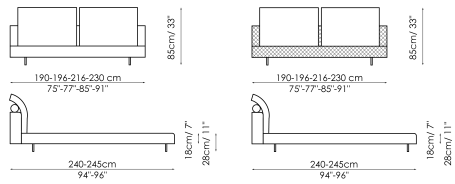

# Data sheet

Owen Owen ego  
 Width: 190-196-216-230cm Width: 190-196-216-230cm  
 Depth: 240-245cm Depth: 240-245cm  
 Height: 85cm Height: 85cm