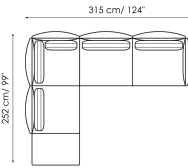

Big corner

Width: 151cm
Depth: 151cm
Height: 86cm

Small corner

Width: 105cm
Depth: 105cm
Height: 86cm

Pouf

Width: 90cm
Depth: 90cm
Height: 42cm

Backrest 100

Width: 19cm
Depth: 100cm
Height: 59cm

Backrest 90

Width: 19cm
Depth: 90cm
Height: 59cm

Backrest 80
 Width: 19cm
 Depth: 80cm
 Height: 59cm

Backrest cushion 90
 Width: 90cm
 Depth: -cm
 Height: 50cm

Backrest cushion 80
 Width: 80cm
 Depth: -cm
 Height: 50cm

Backrest cushion 70
 Width: 70cm
 Depth: -cm
 Height: 50cm

Armrest 90
 Width: 90cm
 Depth: 19cm
 Height: 51cm

Armrest cushion
 Width: 50cm
 Depth: -cm
 Height: 50cm

Cushion 60x30
 Width: 60cm
 Depth: -cm
 Height: 30cm

Combination 1
 Width: 315cm
 Depth: 252cm
 Height: 86cm

Combination 2
 Width: 315cm
 Depth: 193cm
 Height: 86cm

Combination 3
 Width: 331cm
 Depth: 295cm
 Height: 86cm

Combination 4
 Width: 351cm
 Depth: 149cm
 Height: 86cm