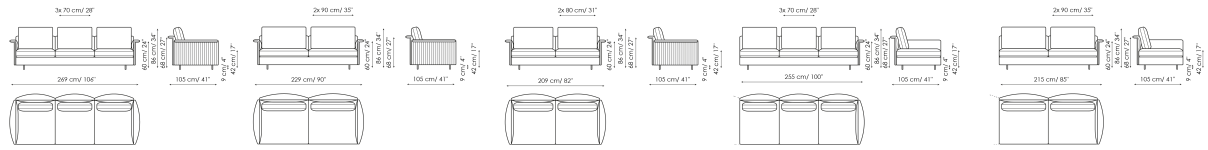

Data sheet

Sofa 269

Width: 269cm
Depth: 105cm
Height: 86cm

Sofa 229

Width: 229cm
Depth: 105cm
Height: 86cm

Sofa 209

Width: 209cm
Depth: 105cm
Height: 86cm

End section sofa 255

Width: 255cm
Depth: 105cm
Height: 86cm

End section sofa 215

Width: 215cm
Depth: 105cm
Height: 86cm