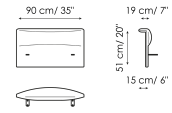

Meridiana

Width: 105cm
Depth: 255cm
Height: 86cm

Chaise longue 195

Width: 105cm
Depth: 195cm
Height: 86cm

Penisola

Width: 139cm
Depth: 145cm
Height: 86cm

Penisola inclinata

Width: 139cm
Depth: 135cm
Height: 86cm

Big corner

Width: 151cm
Depth: 151cm
Height: 86cm

Small corner

Width: 105cm
Depth: 105cm
Height: 86cm

Pouf

Width: 90cm
Depth: 90cm
Height: 42cm

Backrest 100

Width: 19cm
Depth: 100cm
Height: 59cm

Backrest 90

Width: 19cm
Depth: 90cm
Height: 59cm

Backrest 80
 Width: 19cm
 Depth: 80cm
 Height: 59cm

Backrest cushion 90
 Width: 90cm
 Depth: -cm
 Height: 50cm

Backrest cushion 80
 Width: 80cm
 Depth: -cm
 Height: 50cm

Backrest cushion 70
 Width: 70cm
 Depth: -cm
 Height: 50cm

Armrest 90
 Width: 90cm
 Depth: 19cm
 Height: 51cm

Armrest cushion
 Width: 50cm
 Depth: -cm
 Height: 50cm

Cushion 60x30
 Width: 60cm
 Depth: -cm
 Height: 30cm