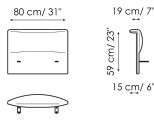

Meridiana

Width: 105cm
Depth: 255cm
Height: 86cm

Chaise longue 195

Width: 105cm
Depth: 195cm
Height: 86cm

Penisola

Width: 139cm
Depth: 145cm
Height: 86cm

Penisola inclinata

Width: 139cm
Depth: 135cm
Height: 86cm

Big corner

Width: 151cm
Depth: 151cm
Height: 86cm

Small corner

Width: 105cm
Depth: 105cm
Height: 86cm

Pouf

Width: 90cm
Depth: 90cm
Height: 42cm

Backrest 100

Width: 19cm
Depth: 100cm
Height: 59cm

Backrest 90

Width: 19cm
Depth: 90cm
Height: 59cm

Backrest 80
 Width: 19cm
 Depth: 80cm
 Height: 59cm

Backrest cushion 90
 Width: 90cm
 Depth: -cm
 Height: 50cm

Backrest cushion 80
 Width: 80cm
 Depth: -cm
 Height: 50cm

Backrest cushion 70
 Width: 70cm
 Depth: -cm
 Height: 50cm

Armrest 90
 Width: 90cm
 Depth: 19cm
 Height: 51cm

Armrest cushion
 Width: 50cm
 Depth: -cm
 Height: 50cm

Cushion 60x30
 Width: 60cm
 Depth: -cm
 Height: 30cm