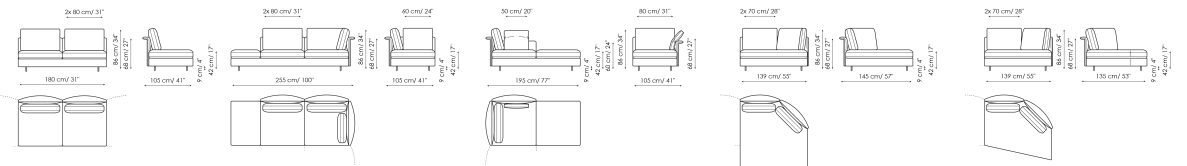

Width: 255cm
Depth: 105cm
Height: 86cm

End section sofa 215

Width: 215cm
Depth: 105cm
Height: 86cm

End section sofa 195

Width: 195cm
Depth: 105cm
Height: 86cm

Corner sofa 215

Width: 215cm
Depth: 105cm
Height: 86cm

Corner sofa 195

Width: 195cm
Depth: 105cm
Height: 86cm

Central section 240

Width: 240cm
Depth: 105cm
Height: 86cm

Central section 200

Width: 200cm
Depth: 105cm
Height: 86cm

Central section 180

Width: 180cm
Depth: 105cm
Height: 86cm

Meridiana

Width: 105cm
Depth: 255cm
Height: 86cm

Chaise longue 195

Width: 105cm
Depth: 195cm
Height: 86cm

Penisola

Width: 139cm
Depth: 145cm
Height: 86cm

Penisola inclinata

Width: 139cm
Depth: 135cm
Height: 86cm

Big corner

Width: 151cm
Depth: 151cm
Height: 86cm

Small corner

Width: 105cm
Depth: 105cm
Height: 86cm

Pouf

Width: 90cm
Depth: 90cm
Height: 42cm

Backrest 100

Width: 19cm
Depth: 100cm
Height: 59cm