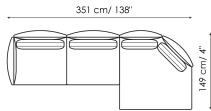

Big corner

Width: 151cm
Depth: 151cm
Height: 86cm

Small corner

Width: 105cm
Depth: 105cm
Height: 86cm

Pouf

Width: 90cm
Depth: 90cm
Height: 42cm

Backrest 100

Width: 19cm
Depth: 100cm
Height: 59cm

Backrest 90

Width: 19cm
Depth: 90cm
Height: 59cm

Backrest 80
 Width: 19cm
 Depth: 80cm
 Height: 59cm

Backrest cushion 90
 Width: 90cm
 Depth: -cm
 Height: 50cm

Backrest cushion 80
 Width: 80cm
 Depth: -cm
 Height: 50cm

Backrest cushion 70
 Width: 70cm
 Depth: -cm
 Height: 50cm

Armrest 90
 Width: 90cm
 Depth: 19cm
 Height: 51cm

Armrest cushion
 Width: 50cm
 Depth: -cm
 Height: 50cm

Cushion 60x30
 Width: 60cm
 Depth: -cm
 Height: 30cm

Combination 1
 Width: 315cm
 Depth: 252cm
 Height: 86cm

Combination 2
 Width: 315cm
 Depth: 193cm
 Height: 86cm

Combination 3
 Width: 331cm
 Depth: 295cm
 Height: 86cm

Combination 4
 Width: 351cm
 Depth: 149cm
 Height: 86cm