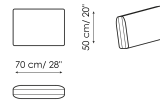

Meridiana

Width: 105cm
Depth: 255cm
Height: 86cm

Chaise longue 195

Width: 105cm
Depth: 195cm
Height: 86cm

Penisola

Width: 139cm
Depth: 145cm
Height: 86cm

Penisola inclinata

Width: 139cm
Depth: 135cm
Height: 86cm

Big corner

Width: 151cm
Depth: 151cm
Height: 86cm

Small corner

Width: 105cm
Depth: 105cm
Height: 86cm

Pouf

Width: 90cm
Depth: 90cm
Height: 42cm

Backrest 100

Width: 19cm
Depth: 100cm
Height: 59cm

Backrest 90

Width: 19cm
Depth: 90cm
Height: 59cm

Backrest 80
 Width: 19cm
 Depth: 80cm
 Height: 59cm

Backrest cushion 90
 Width: 90cm
 Depth: -cm
 Height: 50cm

Backrest cushion 80
 Width: 80cm
 Depth: -cm
 Height: 50cm

Backrest cushion 70
 Width: 70cm
 Depth: -cm
 Height: 50cm

Armrest 90
 Width: 90cm
 Depth: 19cm
 Height: 51cm

Armrest cushion
 Width: 50cm
 Depth: -cm
 Height: 50cm

Cushion 60x30
 Width: 60cm
 Depth: -cm
 Height: 30cm