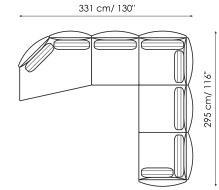

Big corner

Width: 151cm
Depth: 151cm
Height: 86cm

Small corner

Width: 105cm
Depth: 105cm
Height: 86cm

Pouf

Width: 90cm
Depth: 90cm
Height: 42cm

Backrest 100

Width: 19cm
Depth: 100cm
Height: 59cm

Backrest 90

Width: 19cm
Depth: 90cm
Height: 59cm

Backrest 80
 Width: 19cm
 Depth: 80cm
 Height: 59cm

Backrest cushion 90
 Width: 90cm
 Depth: -cm
 Height: 50cm

Backrest cushion 80
 Width: 80cm
 Depth: -cm
 Height: 50cm

Backrest cushion 70
 Width: 70cm
 Depth: -cm
 Height: 50cm

Armrest 90
 Width: 90cm
 Depth: 19cm
 Height: 51cm

Armrest cushion
 Width: 50cm
 Depth: -cm
 Height: 50cm

Cushion 60x30
 Width: 60cm
 Depth: -cm
 Height: 30cm

Combination 1
 Width: 315cm
 Depth: 252cm
 Height: 86cm

Combination 2
 Width: 315cm
 Depth: 193cm
 Height: 86cm

Combination 3
 Width: 331cm
 Depth: 295cm
 Height: 86cm

Combination 4
 Width: 351cm
 Depth: 149cm
 Height: 86cm