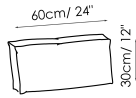

Meridiana

Width: 105cm
Depth: 255cm
Height: 86cm

Chaise longue 195

Width: 105cm
Depth: 195cm
Height: 86cm

Penisola

Width: 139cm
Depth: 145cm
Height: 86cm

Penisola inclinata

Width: 139cm
Depth: 135cm
Height: 86cm

Big corner

Width: 151cm
Depth: 151cm
Height: 86cm

Small corner

Width: 105cm
Depth: 105cm
Height: 86cm

Pouf

Width: 90cm
Depth: 90cm
Height: 42cm

Backrest 100

Width: 19cm
Depth: 100cm
Height: 59cm

Backrest 90

Width: 19cm
Depth: 90cm
Height: 59cm

Backrest 80
 Width: 19cm
 Depth: 80cm
 Height: 59cm

Backrest cushion 90
 Width: 90cm
 Depth: -cm
 Height: 50cm

Backrest cushion 80
 Width: 80cm
 Depth: -cm
 Height: 50cm

Backrest cushion 70
 Width: 70cm
 Depth: -cm
 Height: 50cm

Armrest 90
 Width: 90cm
 Depth: 19cm
 Height: 51cm

Armrest cushion
 Width: 50cm
 Depth: -cm
 Height: 50cm

Cushion 60x30
 Width: 60cm
 Depth: -cm
 Height: 30cm