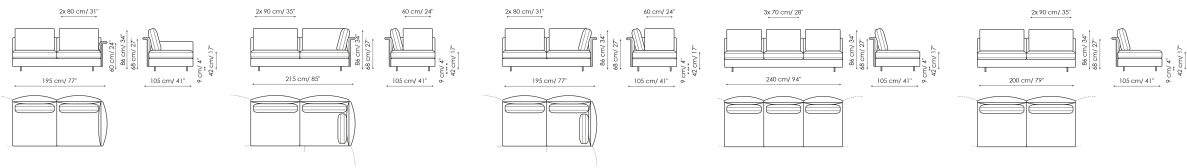

Data sheet

Sofa 269

Width: 269cm
Depth: 105cm
Height: 86cm

Sofa 229

Width: 229cm
Depth: 105cm
Height: 86cm

Sofa 209

Width: 209cm
Depth: 105cm
Height: 86cm

End section sofa 255

Width: 255cm
Depth: 105cm
Height: 86cm

End section sofa 215

Width: 215cm
Depth: 105cm
Height: 86cm

End section sofa 195

Width: 195cm
Depth: 105cm
Height: 86cm

Corner sofa 215

Width: 215cm
Depth: 105cm
Height: 86cm

Corner sofa 195

Width: 195cm
Depth: 105cm
Height: 86cm

Central section 240

Width: 240cm
Depth: 105cm
Height: 86cm

Central section 200

Width: 200cm
Depth: 105cm
Height: 86cm

Central section 180

Width: 180cm
Depth: 105cm
Height: 86cm

Big corner

Width: 151cm
Depth: 151cm
Height: 86cm

Small corner

Width: 105cm
Depth: 105cm
Height: 86cm

Pouf

Width: 90cm
Depth: 90cm
Height: 42cm

Backrest 100

Width: 19cm
Depth: 100cm
Height: 59cm