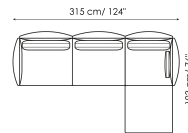

Big corner

Width: 151cm
Depth: 151cm
Height: 86cm

Small corner

Width: 105cm
Depth: 105cm
Height: 86cm

Pouf

Width: 90cm
Depth: 90cm
Height: 42cm

Backrest 100

Width: 19cm
Depth: 100cm
Height: 59cm

Backrest 90

Width: 19cm
Depth: 90cm
Height: 59cm

Backrest 80
 Width: 19cm
 Depth: 80cm
 Height: 59cm

Backrest cushion 90
 Width: 90cm
 Depth: -cm
 Height: 50cm

Backrest cushion 80
 Width: 80cm
 Depth: -cm
 Height: 50cm

Backrest cushion 70
 Width: 70cm
 Depth: -cm
 Height: 50cm

Armrest 90
 Width: 90cm
 Depth: 19cm
 Height: 51cm

Armrest cushion
 Width: 50cm
 Depth: -cm
 Height: 50cm

Cushion 60x30
 Width: 60cm
 Depth: -cm
 Height: 30cm

Combination 1
 Width: 315cm
 Depth: 252cm
 Height: 86cm

Combination 2
 Width: 315cm
 Depth: 193cm
 Height: 86cm

Combination 3
 Width: 331cm
 Depth: 295cm
 Height: 86cm

Combination 4
 Width: 351cm
 Depth: 149cm
 Height: 86cm