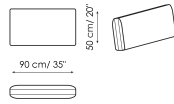

Corner sofa 195

Width: 195cm
Depth: 105cm
Height: 86cm

Central section 240

Width: 240cm
Depth: 105cm
Height: 86cm

Central section 200

Width: 200cm
Depth: 105cm
Height: 86cm

Central section 180

Width: 180cm
Depth: 105cm
Height: 86cm

Meridiana

Width: 105cm
Depth: 255cm
Height: 86cm

Chaise longue 195

Width: 105cm
Depth: 195cm
Height: 86cm

Penisola

Width: 139cm
Depth: 145cm
Height: 86cm

Penisola inclinata

Width: 139cm
Depth: 135cm
Height: 86cm

Big corner

Width: 151cm
Depth: 151cm
Height: 86cm

Small corner

Width: 105cm
Depth: 105cm
Height: 86cm

Pouf

Width: 90cm
Depth: 90cm
Height: 42cm

Backrest 100

Width: 19cm
Depth: 100cm
Height: 59cm

Backrest 90

Width: 19cm
Depth: 90cm
Height: 59cm

Backrest 80
 Width: 19cm
 Depth: 80cm
 Height: 59cm

Backrest cushion 90
 Width: 90cm
 Depth: -cm
 Height: 50cm

Backrest cushion 80
 Width: 80cm
 Depth: -cm
 Height: 50cm