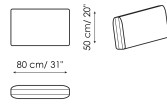

Meridiana

Width: 105cm
Depth: 255cm
Height: 86cm

Chaise longue 195

Width: 105cm
Depth: 195cm
Height: 86cm

Penisola

Width: 139cm
Depth: 145cm
Height: 86cm

Penisola inclinata

Width: 139cm
Depth: 135cm
Height: 86cm

Big corner

Width: 151cm
Depth: 151cm
Height: 86cm

Small corner

Width: 105cm
Depth: 105cm
Height: 86cm

Pouf

Width: 90cm
Depth: 90cm
Height: 42cm

Backrest 100

Width: 19cm
Depth: 100cm
Height: 59cm

Backrest 90

Width: 19cm
Depth: 90cm
Height: 59cm

Backrest 80
 Width: 19cm
 Depth: 80cm
 Height: 59cm

Backrest cushion 90
 Width: 90cm
 Depth: -cm
 Height: 50cm

Backrest cushion 80
 Width: 80cm
 Depth: -cm
 Height: 50cm

Backrest cushion 70
 Width: 70cm
 Depth: -cm
 Height: 50cm

Armrest 90
 Width: 90cm
 Depth: 19cm
 Height: 51cm

Armrest cushion
 Width: 50cm
 Depth: -cm
 Height: 50cm

Cushion 60x30
 Width: 60cm
 Depth: -cm
 Height: 30cm