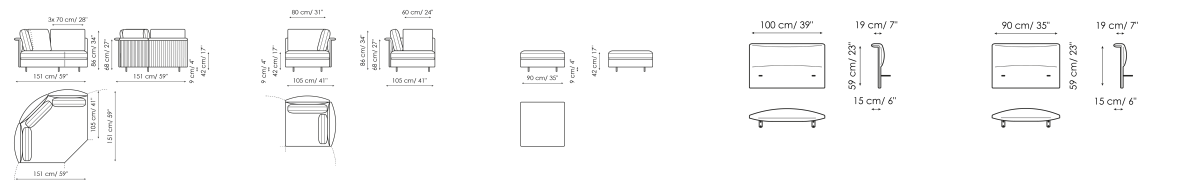

Corner sofa 195

Width: 195cm
Depth: 105cm
Height: 86cm

Central section 240

Width: 240cm
Depth: 105cm
Height: 86cm

Central section 200

Width: 200cm
Depth: 105cm
Height: 86cm

Central section 180

Width: 180cm
Depth: 105cm
Height: 86cm

Meridiana

Width: 105cm
Depth: 255cm
Height: 86cm

Chaise longue 195

Width: 105cm
Depth: 195cm
Height: 86cm

Penisola

Width: 139cm
Depth: 145cm
Height: 86cm

Penisola inclinata

Width: 139cm
Depth: 135cm
Height: 86cm

Big corner

Width: 151cm
Depth: 151cm
Height: 86cm

Small corner

Width: 105cm
Depth: 105cm
Height: 86cm

Pouf

Width: 90cm
Depth: 90cm
Height: 42cm

Backrest 100

Width: 19cm
Depth: 100cm
Height: 59cm

Backrest 90

Width: 19cm
Depth: 90cm
Height: 59cm

Backrest 80
 Width: 19cm
 Depth: 80cm
 Height: 59cm

Backrest cushion 90
 Width: 90cm
 Depth: -cm
 Height: 50cm

Backrest cushion 80
 Width: 80cm
 Depth: -cm
 Height: 50cm