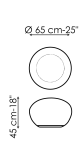

Data sheet

Width: 65cm
Depth: 65cm
Height: 45cm

Width: 85cm
Depth: 85cm
Height: 36cm

Upholstered

Fabric

Stretch fabric
Pink

Stretch fabric
Fuchsia

Stretch fabric
Red