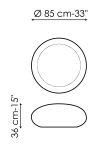

Data sheet

Width: 65cm
Depth: 65cm
Height: 45cm

Width: 85cm
Depth: 85cm
Height: 36cm

Upholstered

Fabric

Stretch fabric
Pink

Stretch fabric
Fuchsia

Stretch fabric
Red