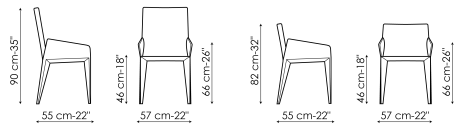

# Data sheet

**Filly large**  
 Width: 50cm  
 Depth: 55cm  
 Height: 82cm

## Filly up

Width: 44cm  
 Depth: 58cm  
 Height: 90cm

## Filly large up

Width: 50cm  
 Depth: 55cm  
 Height: 90cm

## Miss Filly up

Width: 57cm  
 Depth: 55cm  
 Height: 90cm

Width: cm

Depth: cm

Height: cm