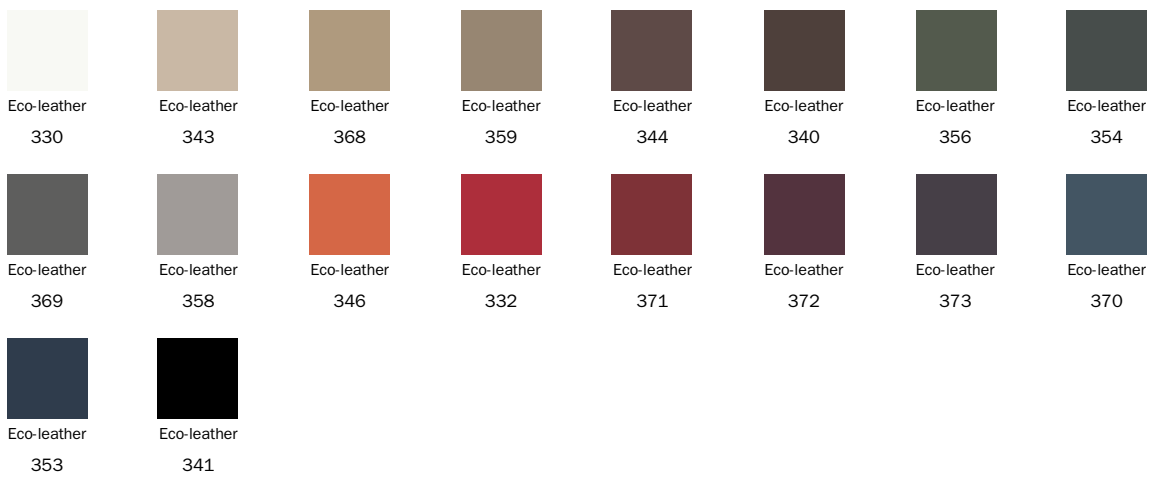

Leather Capri  
L51

Leather Capri  
L06

## Fabric

Fabric  
9B02

Fabric  
9B08

Fabric  
9B17

Fabric  
9B22

Fabric  
9B26

Fabric  
9B36

Fabric  
9B39

Fabric  
9B42

Eco Leather

Emery Leather

Emery leather  
F05

Emery leather  
F07

Emery leather  
F08

Emery leather  
F09

Emery leather  
F1

### Metal

Painted metal  
Mat white

Painted metal  
Mat dove grey

Painted metal  
Mat anthracite  
grey

Painted metal  
Mat black

Painted metal  
Mat brown