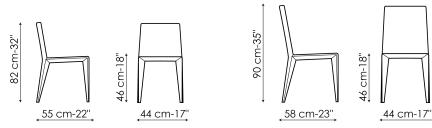

following versions, for a functional and aesthetically consistent result: with a higher backrest for increased comfort (Filly up) with a wider and more generous seat (Filly large), with a high backrest and large seat (Filly large up), with armrests (Miss Filly and Miss Filly up) or in the stool version (Filly too and Filly up too). In this way, it is possible choose the model that best suits individual needs without giving up the unmistakable style of Filly.

# Data sheet

**Filly large**  
 Width: 50cm  
 Depth: 55cm  
 Height: 82cm

## Filly up

Width: 44cm  
 Depth: 58cm  
 Height: 90cm

## Miss Filly up

Width: 57cm  
 Depth: 55cm  
 Height: 90cm

Width: cm

Depth: cm

Height: cm