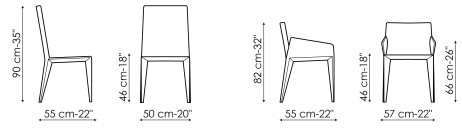

following versions, for a functional and aesthetically consistent result: with a higher backrest for increased comfort (Filly up) with a wider and more generous seat (Filly large), with a high backrest and large seat (Filly large up), with armrests (Miss Filly and Miss Filly up) or in the stool version (Filly too and Filly up too). In this way, it is possible choose the model that best suits individual needs without giving up the unmistakable style of Filly.

# Data sheet

**Filly large**  
 Width: 50cm  
 Depth: 55cm  
 Height: 82cm

## Filly up

Width: 44cm  
 Depth: 58cm  
 Height: 90cm

## Miss Filly up

Width: 57cm  
 Depth: 55cm  
 Height: 90cm

Width: cm

Depth: cm

Height: cm