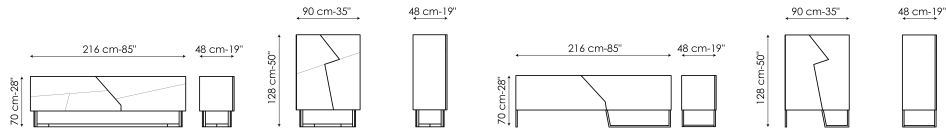

# Doppler sideboard, Doppler K sideboard

Designer: Giuseppe Viganò

The Doppler sideboards are inspired by the illusion of overlapping surfaces, whereas actually the doors are made up of a single surface: indeed, it is the combination of various brightly coloured graphic patterns that creates this particular optical effect. The asymmetrical opening of the doors is an additional sign of originality. The lacquered wood frame is supported by a solid wood base. Doppler sideboards are available in two different sizes:

## Data sheet

Doppler sideboard low

Width: 216cm

Depth: 48cm

Height: 70cm

Doppler sideboard high

Width: 90cm

Depth: 48cm

Height: 128cm

Doppler K sideboard low

Width: 216cm

Depth: 48cm

Height: 70cm

Doppler K sideboard high

Width: 90cm

Depth: 48cm

Height: 128cm