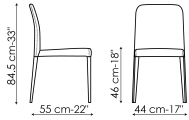

Data sheet

Deli
Width: 44cm
Depth: 55cm
Height: 84.5cm

Cover

Leather

Leather Capri
L08

Leather Capri
L09

Leather Capri
L26

Leather Capri
L30