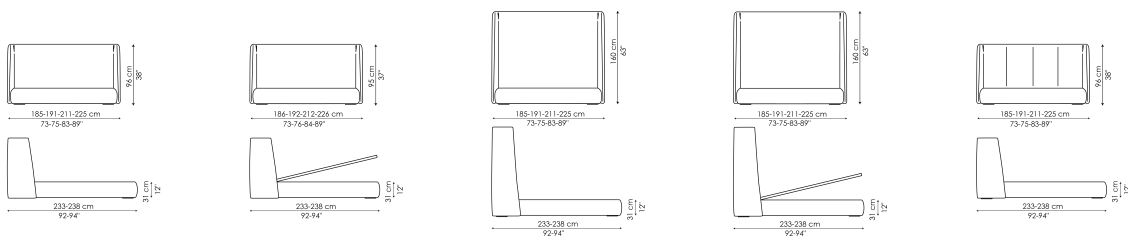

BONALDO

Basket

The Basket bed is designed by calibrating large shapes with soft, enveloping lines. This is a double bed covered in fabric, leather or eco-leather, completely removable. There are many variations to the design: in addition to Basket, the Basket plus model, featuring sophisticated tucks on the headboard; Basket high, which displays the sophistication of the volumes, thanks to the more imposing headboard; Basket air, the lines of

Data sheet

Basket Width: 185-191-211-225cm Depth: 233-238cm Height: 96cm	Basket open Width: 186-192-212-226cm Depth: 233-238cm Height: 96cm	Basket alto Width: 185-191-211-225cm Depth: 233-238cm Height: 160cm	Basket alto open Width: 185-191-211-225cm Depth: 233-238cm Height: 160cm	Basket plus Width: 185-191-211-225cm Depth: 233-238cm Height: 96cm
---	--	---	--	--

Basket plus open Width: 186-192-212-226cm Depth: 233-238cm Height: 96cm	Basket air Width: 170-176-196-210cm Depth: 234-239cm Height: 101cm	Basket air plus Width: 170-176-196-210cm Depth: 234-239cm Height: 101cm
---	--	---