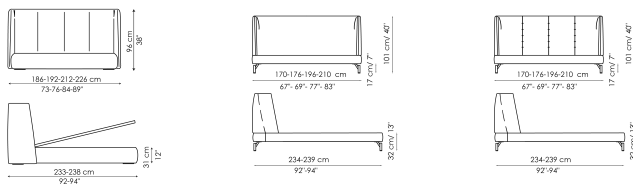

BONALDO

Basket

The Basket bed is designed by calibrating large shapes with soft, enveloping lines. This is a double bed covered in fabric, leather or eco-leather, completely removable. There are many variations to the design: in addition to Basket, the Basket plus model, featuring sophisticated tucks on the headboard; Basket high, which displays the sophistication of the volumes, thanks to the more imposing headboard; Basket air, the lines of

Data sheet

Basket Width: 185-191-211-225cm Depth: 233-238cm Height: 96cm	Basket open Width: 186-192-212-226cm Depth: 233-238cm Height: 96cm	Basket alto Width: 185-191-211-225cm Depth: 233-238cm Height: 160cm	Basket alto open Width: 185-191-211-225cm Depth: 233-238cm Height: 160cm	Basket plus Width: 185-191-211-225cm Depth: 233-238cm Height: 96cm
---	--	---	--	--

Basket plus open Width: 186-192-212-226cm Depth: 233-238cm Height: 96cm	Basket air Width: 170-176-196-210cm Depth: 234-239cm Height: 101cm	Basket air plus Width: 170-176-196-210cm Depth: 234-239cm Height: 101cm
---	--	---