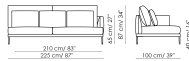

Data sheet

Paraiso sofa 275
 Width: 275cm
 Depth: 100cm
 Height: 87cm

Paraiso sofa 245 - 2 seats
 Width: 245cm
 Depth: 100cm
 Height: 87cm

Paraiso sofa 245 - 3 seats
 Width: 245cm
 Depth: 100cm
 Height: 87cm

Paraiso sofa 205
 Width: 205cm
 Depth: 100cm
 Height: 87cm

Paraiso sofa 175
 Width: 175cm
 Depth: 100cm
 Height: 87cm

Paraiso end section sofa 225 - 2 seats
 Width: 225cm
 Depth: 100cm
 Height: 87cm

Paraiso end section sofa 225 - 3 seats
 Width: 225cm
 Depth: 100cm
 Height: 87cm

Paraiso end section sofa 190
 Width: 190cm
 Depth: 100cm
 Height: 87cm

Paraiso end section sofa 160
 Width: 160cm
 Depth: 100cm
 Height: 87cm

Paraiso meridiana
 Width: 100cm
 Depth: 210cm
 Height: 87cm

Paraiso chaise longue 100x160
 Width: 100cm
 Depth: 160cm
 Height: 87cm

Paraiso corner 100x100
 Width: 100cm
 Depth: 100cm
 Height: 87cm

Paraiso armchair 75 - low backrest
 Width: 75cm
 Depth: 77cm
 Height: 65cm

Paraiso armchair 75 - high backrest
 Width: 75cm
 Depth: 88cm
 Height: 87cm