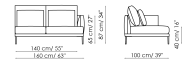

Data sheet

Paraiso sofa 275
 Width: 275cm
 Depth: 100cm
 Height: 87cm

Paraiso sofa 245 - 2 seats
 Width: 245cm
 Depth: 100cm
 Height: 87cm

Paraiso sofa 245 - 3 seats
 Width: 245cm
 Depth: 100cm
 Height: 87cm

Paraiso sofa 205
 Width: 205cm
 Depth: 100cm
 Height: 87cm

Paraiso sofa 175
 Width: 175cm
 Depth: 100cm
 Height: 87cm

Paraiso end section sofa 225 - 2 seats
 Width: 225cm
 Depth: 100cm
 Height: 87cm

Paraiso end section sofa 225 - 3 seats
 Width: 225cm
 Depth: 100cm
 Height: 87cm

Paraiso end section sofa 190
 Width: 190cm
 Depth: 100cm
 Height: 87cm

Paraiso end section sofa 160
 Width: 160cm
 Depth: 100cm
 Height: 87cm

Paraiso meridiana
 Width: 100cm
 Depth: 210cm
 Height: 87cm

Paraiso chaise longue 100x160
 Width: 100cm
 Depth: 160cm
 Height: 87cm

Paraiso corner 100x100
 Width: 100cm
 Depth: 100cm
 Height: 87cm

Paraiso armchair 75 - low backrest
 Width: 75cm
 Depth: 77cm
 Height: 65cm

Paraiso armchair 75 - high backrest
 Width: 75cm
 Depth: 88cm
 Height: 87cm