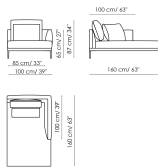

Data sheet

Paraiso sofa 275
 Width: 275cm
 Depth: 100cm
 Height: 87cm

Paraiso sofa 245 - 2 seats
 Width: 245cm
 Depth: 100cm
 Height: 87cm

Paraiso sofa 245 - 3 seats
 Width: 245cm
 Depth: 100cm
 Height: 87cm

Paraiso sofa 205
 Width: 205cm
 Depth: 100cm
 Height: 87cm

Paraiso sofa 175
 Width: 175cm
 Depth: 100cm
 Height: 87cm

Paraiso end section sofa 225 - 2 seats
 Width: 225cm
 Depth: 100cm
 Height: 87cm

Paraiso end section sofa 225 - 3 seats
 Width: 225cm
 Depth: 100cm
 Height: 87cm

Paraiso end section sofa 190
 Width: 190cm
 Depth: 100cm
 Height: 87cm

Paraiso end section sofa 160
 Width: 160cm
 Depth: 100cm
 Height: 87cm

Paraiso meridiana
 Width: 100cm
 Depth: 210cm
 Height: 87cm

Paraiso chaise longue 100x160
 Width: 100cm
 Depth: 160cm
 Height: 87cm

Paraiso corner 100x100
 Width: 100cm
 Depth: 100cm
 Height: 87cm

Paraiso armchair 75 - low backrest
 Width: 75cm
 Depth: 77cm
 Height: 65cm

Paraiso armchair 75 - high backrest
 Width: 75cm
 Depth: 88cm
 Height: 87cm