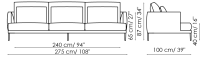

Data sheet

Paraiso sofa 275
 Width: 275cm
 Depth: 100cm
 Height: 87cm

Paraiso sofa 245 - 2 seats
 Width: 245cm
 Depth: 100cm
 Height: 87cm

Paraiso sofa 245 - 3 seats
 Width: 245cm
 Depth: 100cm
 Height: 87cm

Paraiso sofa 205
 Width: 205cm
 Depth: 100cm
 Height: 87cm

Paraiso sofa 175
 Width: 175cm
 Depth: 100cm
 Height: 87cm

Paraiso end section sofa 225 - 2 seats
 Width: 225cm
 Depth: 100cm
 Height: 87cm

Paraiso end section sofa 225 - 3 seats
 Width: 225cm
 Depth: 100cm
 Height: 87cm

Paraiso end section sofa 190
 Width: 190cm
 Depth: 100cm
 Height: 87cm

Paraiso end section sofa 160
 Width: 160cm
 Depth: 100cm
 Height: 87cm

Paraiso meridiana
 Width: 100cm
 Depth: 210cm
 Height: 87cm

Paraiso chaise longue 100x160
 Width: 100cm
 Depth: 160cm
 Height: 87cm

Paraiso corner 100x100
 Width: 100cm
 Depth: 100cm
 Height: 87cm

Paraiso armchair 75 - low backrest
 Width: 75cm
 Depth: 77cm
 Height: 65cm

Paraiso armchair 75 - high backrest
 Width: 75cm
 Depth: 88cm
 Height: 87cm