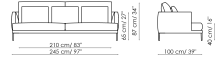

Data sheet

Paraiso sofa 275
 Width: 275cm
 Depth: 100cm
 Height: 87cm

Paraiso sofa 245 - 2 seats
 Width: 245cm
 Depth: 100cm
 Height: 87cm

Paraiso sofa 245 - 3 seats
 Width: 245cm
 Depth: 100cm
 Height: 87cm

Paraiso sofa 205
 Width: 205cm
 Depth: 100cm
 Height: 87cm

Paraiso sofa 175
 Width: 175cm
 Depth: 100cm
 Height: 87cm

Paraiso end section sofa 225 - 2 seats
 Width: 225cm
 Depth: 100cm
 Height: 87cm

Paraiso end section sofa 225 - 3 seats
 Width: 225cm
 Depth: 100cm
 Height: 87cm

Paraiso end section sofa 190
 Width: 190cm
 Depth: 100cm
 Height: 87cm

Paraiso end section sofa 160
 Width: 160cm
 Depth: 100cm
 Height: 87cm

Paraiso meridiana
 Width: 100cm
 Depth: 210cm
 Height: 87cm

Paraiso chaise longue 100x160
 Width: 100cm
 Depth: 160cm
 Height: 87cm

Paraiso corner 100x100
 Width: 100cm
 Depth: 100cm
 Height: 87cm

Paraiso armchair 75 - low backrest
 Width: 75cm
 Depth: 77cm
 Height: 65cm

Paraiso armchair 75 - high backrest
 Width: 75cm
 Depth: 88cm
 Height: 87cm