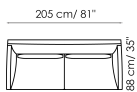

Paraiso corner 100x100
 Width: 100cm
 Depth: 100cm
 Height: 87cm

Paraiso armchair 75 - low backrest
 Width: 75cm
 Depth: 77cm
 Height: 65cm

Paraiso armchair 75 - high backrest
 Width: 75cm
 Depth: 88cm
 Height: 87cm

Paraiso plus end section sofa
Width: 190cm
Depth: 88cm
Height: 87cm

Paraiso plus chaise longue
100x148
Width: 100cm
Depth: 148cm
Height: 87cm

Paraiso plus pouf 85x85
Width: 85cm
Depth: 85cm
Height: 40cm

Paraiso plus pouf 85x50
Width: 85cm
Depth: 50cm
Height: 40cm

Armchair lumbar cushion
50x30
Width: 50cm
Depth: -cm
Height: 30cm

Sofa lumbar cushion 60x40
Width: 60cm
Depth: -cm
Height: 40cm

Cushion 70x50
Width: 70cm
Depth: -cm
Height: 50cm

Paraiso plus combination 1
Width: 205cm
Depth: 88cm
Height: 87cm

Paraiso plus combination 2
Width: 288cm
Depth: 148cm
Height: 87cm

Cover

Fabric

							
Fabric 9B02	Fabric 9B08	Fabric 9B17	Fabric 9B22	Fabric 9B26	Fabric 9B36	Fabric 9B39	Fabric 9B42
							
Fabric 9B44	Fabric 9B48	Fabric MC40	Fabric MC43	Fabric MC46	Fabric MC47	Fabric MC49	Fabric SP19
							
Fabric SP20	Fabric SP21	Fabric SP22	Fabric SP23	Fabric MB66	Fabric MB67	Fabric MB72	Fabric MB90
							
Fabric MB91	Fabric MB92	Fabric SP01	Fabric SP04	Fabric SP05	Fabric SP06	Fabric SP07	Fabric MA02
							
Fabric MA04	Fabric MA07	Fabric MA09	Fabric MA11	Fabric MA20	Fabric MA22	Fabric MC39	Fabric MC60
							
Fabric MC61	Fabric MC62	Fabric MC67	Fabric MC69	Fabric MC76	Fabric MC81	Fabric MC83	Fabric MC85
							
Fabric MD30	Fabric MD31	Fabric MD32	Fabric MD34	Fabric MD35	Fabric MD37	Fabric MD39	Fabric MD41
							
Fabric MD44	Fabric MD45	Fabric MD47	Fabric MD48	Fabric SP31	Fabric SP33	Fabric SP34	Fabric SP36
							
Fabric SP38	Fabric SP48	Fabric SP45	Fabric SP50	Fabric SP51	Fabric SP52		