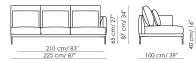

Data sheet

Paraiso sofa 275
 Width: 275cm
 Depth: 100cm
 Height: 87cm

Paraiso sofa 245 - 2 seats
 Width: 245cm
 Depth: 100cm
 Height: 87cm

Paraiso sofa 245 - 3 seats
 Width: 245cm
 Depth: 100cm
 Height: 87cm

Paraiso sofa 205
 Width: 205cm
 Depth: 100cm
 Height: 87cm

Paraiso sofa 175
 Width: 175cm
 Depth: 100cm
 Height: 87cm

Paraiso end section sofa 225 - 2 seats
 Width: 225cm
 Depth: 100cm
 Height: 87cm

Paraiso end section sofa 225 - 3 seats
 Width: 225cm
 Depth: 100cm
 Height: 87cm

Paraiso end section sofa 190
 Width: 190cm
 Depth: 100cm
 Height: 87cm

Paraiso end section sofa 160
 Width: 160cm
 Depth: 100cm
 Height: 87cm

Paraiso meridiana
 Width: 100cm
 Depth: 210cm
 Height: 87cm

Paraiso chaise longue 100x160
 Width: 100cm
 Depth: 160cm
 Height: 87cm

Paraiso corner 100x100
 Width: 100cm
 Depth: 100cm
 Height: 87cm

Paraiso armchair 75 - low backrest
 Width: 75cm
 Depth: 77cm
 Height: 65cm

Paraiso armchair 75 - high backrest
 Width: 75cm
 Depth: 88cm
 Height: 87cm