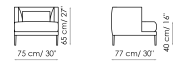

Data sheet

Paraiso sofa 275
 Width: 275cm
 Depth: 100cm
 Height: 87cm

Paraiso sofa 245 - 2 seats
 Width: 245cm
 Depth: 100cm
 Height: 87cm

Paraiso sofa 245 - 3 seats
 Width: 245cm
 Depth: 100cm
 Height: 87cm

Paraiso sofa 205
 Width: 205cm
 Depth: 100cm
 Height: 87cm

Paraiso sofa 175
 Width: 175cm
 Depth: 100cm
 Height: 87cm

Paraiso end section sofa 225 - 2 seats
 Width: 225cm
 Depth: 100cm
 Height: 87cm

Paraiso end section sofa 225 - 3 seats
 Width: 225cm
 Depth: 100cm
 Height: 87cm

Paraiso end section sofa 190
 Width: 190cm
 Depth: 100cm
 Height: 87cm

Paraiso end section sofa 160
 Width: 160cm
 Depth: 100cm
 Height: 87cm

Paraiso meridiana
 Width: 100cm
 Depth: 210cm
 Height: 87cm

Paraiso chaise longue 100x160
 Width: 100cm
 Depth: 160cm
 Height: 87cm

Paraiso corner 100x100
 Width: 100cm
 Depth: 100cm
 Height: 87cm

Paraiso armchair 75 - low backrest
 Width: 75cm
 Depth: 77cm
 Height: 65cm

Paraiso armchair 75 - high backrest
 Width: 75cm
 Depth: 88cm
 Height: 87cm