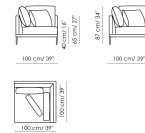

Paraiso sofa 205
 Width: 205cm
 Depth: 100cm
 Height: 87cm

Paraiso sofa 175
 Width: 175cm
 Depth: 100cm
 Height: 87cm

Paraiso end section sofa 225 - 2 seats
 Width: 225cm
 Depth: 100cm
 Height: 87cm

Paraiso end section sofa 225 - 3 seats
 Width: 225cm
 Depth: 100cm
 Height: 87cm

Paraiso end section sofa 190
 Width: 190cm
 Depth: 100cm
 Height: 87cm

Paraiso end section sofa 160
 Width: 160cm
 Depth: 100cm
 Height: 87cm

Paraiso meridiana
 Width: 100cm
 Depth: 210cm
 Height: 87cm

Paraiso chaise longue 100x160
 Width: 100cm
 Depth: 160cm
 Height: 87cm

Paraiso corner 100x100
 Width: 100cm
 Depth: 100cm
 Height: 87cm

Paraiso armchair 75 - low backrest
 Width: 75cm
 Depth: 77cm
 Height: 65cm

Paraiso armchair 75 - high backrest
 Width: 75cm
 Depth: 88cm
 Height: 87cm

Paraiso pouf 100x100
 Width: 100cm
 Depth: 100cm
 Height: 40cm

Paraiso pouf 85x50
 Width: 85cm
 Depth: 50cm
 Height: 40cm

Paraiso pouf 75x50
 Width: 75cm
 Depth: 50cm
 Height: 40cm

Paraiso combination 1
 Width: 245cm
 Depth: 100cm
 Height: 87cm