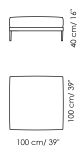

Data sheet

Paraiso sofa 275
 Width: 275cm
 Depth: 100cm
 Height: 87cm

Paraiso sofa 245 - 2 seats
 Width: 245cm
 Depth: 100cm
 Height: 87cm

Paraiso sofa 245 - 3 seats
 Width: 245cm
 Depth: 100cm
 Height: 87cm

Paraiso sofa 205
 Width: 205cm
 Depth: 100cm
 Height: 87cm

Paraiso sofa 175
 Width: 175cm
 Depth: 100cm
 Height: 87cm

Paraiso end section sofa 225 - 2 seats
 Width: 225cm
 Depth: 100cm
 Height: 87cm

Paraiso end section sofa 225 - 3 seats
 Width: 225cm
 Depth: 100cm
 Height: 87cm

Paraiso end section sofa 190
 Width: 190cm
 Depth: 100cm
 Height: 87cm

Paraiso end section sofa 160
 Width: 160cm
 Depth: 100cm
 Height: 87cm

Paraiso meridiana
 Width: 100cm
 Depth: 210cm
 Height: 87cm

Paraiso chaise longue 100x160
 Width: 100cm
 Depth: 160cm
 Height: 87cm

Paraiso corner 100x100
 Width: 100cm
 Depth: 100cm
 Height: 87cm

Paraiso armchair 75 - low backrest
 Width: 75cm
 Depth: 77cm
 Height: 65cm

Paraiso armchair 75 - high backrest
 Width: 75cm
 Depth: 88cm
 Height: 87cm