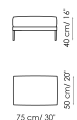

Paraiso sofa 205
 Width: 205cm
 Depth: 100cm
 Height: 87cm

Paraiso sofa 175
 Width: 175cm
 Depth: 100cm
 Height: 87cm

Paraiso end section sofa 225 - 2 seats
 Width: 225cm
 Depth: 100cm
 Height: 87cm

Paraiso end section sofa 225 - 3 seats
 Width: 225cm
 Depth: 100cm
 Height: 87cm

Paraiso end section sofa 190
 Width: 190cm
 Depth: 100cm
 Height: 87cm

Paraiso end section sofa 160
 Width: 160cm
 Depth: 100cm
 Height: 87cm

Paraiso meridiana
 Width: 100cm
 Depth: 210cm
 Height: 87cm

Paraiso chaise longue 100x160
 Width: 100cm
 Depth: 160cm
 Height: 87cm

Paraiso corner 100x100
 Width: 100cm
 Depth: 100cm
 Height: 87cm

Paraiso armchair 75 - low backrest
 Width: 75cm
 Depth: 77cm
 Height: 65cm

Paraiso armchair 75 - high backrest
 Width: 75cm
 Depth: 88cm
 Height: 87cm

Paraiso pouf 100x100
 Width: 100cm
 Depth: 100cm
 Height: 40cm

Paraiso pouf 85x50
 Width: 85cm
 Depth: 50cm
 Height: 40cm

Paraiso pouf 75x50
 Width: 75cm
 Depth: 50cm
 Height: 40cm

Paraiso combination 1
 Width: 245cm
 Depth: 100cm
 Height: 87cm