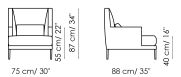

Data sheet

Paraiso sofa 275
 Width: 275cm
 Depth: 100cm
 Height: 87cm

Paraiso sofa 245 - 2 seats
 Width: 245cm
 Depth: 100cm
 Height: 87cm

Paraiso sofa 245 - 3 seats
 Width: 245cm
 Depth: 100cm
 Height: 87cm

Paraiso sofa 205
 Width: 205cm
 Depth: 100cm
 Height: 87cm

Paraiso sofa 175
 Width: 175cm
 Depth: 100cm
 Height: 87cm

Paraiso end section sofa 225 - 2 seats
 Width: 225cm
 Depth: 100cm
 Height: 87cm

Paraiso end section sofa 225 - 3 seats
 Width: 225cm
 Depth: 100cm
 Height: 87cm

Paraiso end section sofa 190
 Width: 190cm
 Depth: 100cm
 Height: 87cm

Paraiso end section sofa 160
 Width: 160cm
 Depth: 100cm
 Height: 87cm

Paraiso meridiana
 Width: 100cm
 Depth: 210cm
 Height: 87cm

Paraiso chaise longue 100x160
 Width: 100cm
 Depth: 160cm
 Height: 87cm

Paraiso corner 100x100
 Width: 100cm
 Depth: 100cm
 Height: 87cm

Paraiso armchair 75 - low backrest
 Width: 75cm
 Depth: 77cm
 Height: 65cm

Paraiso armchair 75 - high backrest
 Width: 75cm
 Depth: 88cm
 Height: 87cm