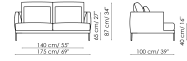

Data sheet

Paraiso sofa 275
 Width: 275cm
 Depth: 100cm
 Height: 87cm

Paraiso sofa 245 - 2 seats
 Width: 245cm
 Depth: 100cm
 Height: 87cm

Paraiso sofa 245 - 3 seats
 Width: 245cm
 Depth: 100cm
 Height: 87cm

Paraiso sofa 205
 Width: 205cm
 Depth: 100cm
 Height: 87cm

Paraiso sofa 175
 Width: 175cm
 Depth: 100cm
 Height: 87cm

Paraiso end section sofa 225 - 2 seats
 Width: 225cm
 Depth: 100cm
 Height: 87cm

Paraiso end section sofa 225 - 3 seats
 Width: 225cm
 Depth: 100cm
 Height: 87cm

Paraiso end section sofa 190
 Width: 190cm
 Depth: 100cm
 Height: 87cm

Paraiso end section sofa 160
 Width: 160cm
 Depth: 100cm
 Height: 87cm

Paraiso meridiana
 Width: 100cm
 Depth: 210cm
 Height: 87cm

Paraiso chaise longue 100x160
 Width: 100cm
 Depth: 160cm
 Height: 87cm

Paraiso corner 100x100
 Width: 100cm
 Depth: 100cm
 Height: 87cm

Paraiso armchair 75 - low backrest
 Width: 75cm
 Depth: 77cm
 Height: 65cm

Paraiso armchair 75 - high backrest
 Width: 75cm
 Depth: 88cm
 Height: 87cm