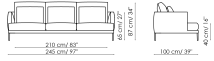

Data sheet

Paraiso sofa 275
 Width: 275cm
 Depth: 100cm
 Height: 87cm

Paraiso sofa 245 - 2 seats
 Width: 245cm
 Depth: 100cm
 Height: 87cm

Paraiso sofa 245 - 3 seats
 Width: 245cm
 Depth: 100cm
 Height: 87cm

Paraiso sofa 205
 Width: 205cm
 Depth: 100cm
 Height: 87cm

Paraiso sofa 175
 Width: 175cm
 Depth: 100cm
 Height: 87cm

Paraiso end section sofa 225 - 2 seats
 Width: 225cm
 Depth: 100cm
 Height: 87cm

Paraiso end section sofa 225 - 3 seats
 Width: 225cm
 Depth: 100cm
 Height: 87cm

Paraiso end section sofa 190
 Width: 190cm
 Depth: 100cm
 Height: 87cm

Paraiso end section sofa 160
 Width: 160cm
 Depth: 100cm
 Height: 87cm

Paraiso meridiana
 Width: 100cm
 Depth: 210cm
 Height: 87cm

Paraiso chaise longue 100x160
 Width: 100cm
 Depth: 160cm
 Height: 87cm

Paraiso corner 100x100
 Width: 100cm
 Depth: 100cm
 Height: 87cm

Paraiso armchair 75 - low backrest
 Width: 75cm
 Depth: 77cm
 Height: 65cm

Paraiso armchair 75 - high backrest
 Width: 75cm
 Depth: 88cm
 Height: 87cm