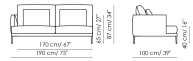

Data sheet

Paraiso sofa 275
 Width: 275cm
 Depth: 100cm
 Height: 87cm

Paraiso sofa 245 - 2 seats
 Width: 245cm
 Depth: 100cm
 Height: 87cm

Paraiso sofa 245 - 3 seats
 Width: 245cm
 Depth: 100cm
 Height: 87cm

Paraiso sofa 205
 Width: 205cm
 Depth: 100cm
 Height: 87cm

Paraiso sofa 175
 Width: 175cm
 Depth: 100cm
 Height: 87cm

Paraiso end section sofa 225 - 2 seats
 Width: 225cm
 Depth: 100cm
 Height: 87cm

Paraiso end section sofa 225 - 3 seats
 Width: 225cm
 Depth: 100cm
 Height: 87cm

Paraiso end section sofa 190
 Width: 190cm
 Depth: 100cm
 Height: 87cm

Paraiso end section sofa 160
 Width: 160cm
 Depth: 100cm
 Height: 87cm

Paraiso meridiana
 Width: 100cm
 Depth: 210cm
 Height: 87cm

Paraiso chaise longue 100x160
 Width: 100cm
 Depth: 160cm
 Height: 87cm

Paraiso corner 100x100
 Width: 100cm
 Depth: 100cm
 Height: 87cm

Paraiso armchair 75 - low backrest
 Width: 75cm
 Depth: 77cm
 Height: 65cm

Paraiso armchair 75 - high backrest
 Width: 75cm
 Depth: 88cm
 Height: 87cm