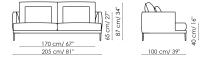

Data sheet

Paraiso sofa 275
 Width: 275cm
 Depth: 100cm
 Height: 87cm

Paraiso sofa 245 - 2 seats
 Width: 245cm
 Depth: 100cm
 Height: 87cm

Paraiso sofa 245 - 3 seats
 Width: 245cm
 Depth: 100cm
 Height: 87cm

Paraiso sofa 205
 Width: 205cm
 Depth: 100cm
 Height: 87cm

Paraiso sofa 175
 Width: 175cm
 Depth: 100cm
 Height: 87cm

Paraiso end section sofa 225 - 2 seats
 Width: 225cm
 Depth: 100cm
 Height: 87cm

Paraiso end section sofa 225 - 3 seats
 Width: 225cm
 Depth: 100cm
 Height: 87cm

Paraiso end section sofa 190
 Width: 190cm
 Depth: 100cm
 Height: 87cm

Paraiso end section sofa 160
 Width: 160cm
 Depth: 100cm
 Height: 87cm

Paraiso meridiana
 Width: 100cm
 Depth: 210cm
 Height: 87cm

Paraiso chaise longue 100x160
 Width: 100cm
 Depth: 160cm
 Height: 87cm

Paraiso corner 100x100
 Width: 100cm
 Depth: 100cm
 Height: 87cm

Paraiso armchair 75 - low backrest
 Width: 75cm
 Depth: 77cm
 Height: 65cm

Paraiso armchair 75 - high backrest
 Width: 75cm
 Depth: 88cm
 Height: 87cm