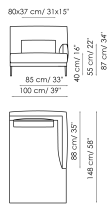

Paraiso plus chaise longue
100x148
Width: 100cm
Depth: 148cm
Height: 87cm