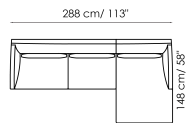

Paraiso corner 100x100
 Width: 100cm
 Depth: 100cm
 Height: 87cm

Paraiso armchair 75 - low backrest
 Width: 75cm
 Depth: 77cm
 Height: 65cm

Paraiso armchair 75 - high backrest
 Width: 75cm
 Depth: 88cm
 Height: 87cm

Paraiso plus end section sofa
Width: 190cm
Depth: 88cm
Height: 87cm

Paraiso plus chaise longue
100x148
Width: 100cm
Depth: 148cm
Height: 87cm

Paraiso plus pouf 85x85
Width: 85cm
Depth: 85cm
Height: 40cm

Paraiso plus pouf 85x50
Width: 85cm
Depth: 50cm
Height: 40cm

Armchair lumbar cushion
50x30
Width: 50cm
Depth: -cm
Height: 30cm

Sofa lumbar cushion 60x40
Width: 60cm
Depth: -cm
Height: 40cm

Cushion 70x50
Width: 70cm
Depth: -cm
Height: 50cm

Paraiso plus combination 1
Width: 205cm
Depth: 88cm
Height: 87cm

Paraiso plus combination 2
Width: 288cm
Depth: 148cm
Height: 87cm

Cover

Fabric

							
Fabric 9B02	Fabric 9B08	Fabric 9B17	Fabric 9B22	Fabric 9B26	Fabric 9B36	Fabric 9B39	Fabric 9B42
							
Fabric 9B44	Fabric 9B48	Fabric MC40	Fabric MC43	Fabric MC46	Fabric MC47	Fabric MC49	Fabric SP19
							
Fabric SP20	Fabric SP21	Fabric SP22	Fabric SP23	Fabric MB66	Fabric MB67	Fabric MB72	Fabric MB90
							
Fabric MB91	Fabric MB92	Fabric SP01	Fabric SP04	Fabric SP05	Fabric SP06	Fabric SP07	Fabric MA02
							
Fabric MA04	Fabric MA07	Fabric MA09	Fabric MA11	Fabric MA20	Fabric MA22	Fabric MC39	Fabric MC60
							
Fabric MC61	Fabric MC62	Fabric MC67	Fabric MC69	Fabric MC76	Fabric MC81	Fabric MC83	Fabric MC85
							
Fabric MD30	Fabric MD31	Fabric MD32	Fabric MD34	Fabric MD35	Fabric MD37	Fabric MD39	Fabric MD41
							
Fabric MD44	Fabric MD45	Fabric MD47	Fabric MD48	Fabric SP31	Fabric SP33	Fabric SP34	Fabric SP36
							
Fabric SP38	Fabric SP48	Fabric SP45	Fabric SP50	Fabric SP51	Fabric SP52		