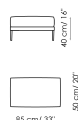

Paraiso sofa 205
 Width: 205cm
 Depth: 100cm
 Height: 87cm

Paraiso sofa 175
 Width: 175cm
 Depth: 100cm
 Height: 87cm

Paraiso end section sofa 225 - 2 seats
 Width: 225cm
 Depth: 100cm
 Height: 87cm

Paraiso end section sofa 225 - 3 seats
 Width: 225cm
 Depth: 100cm
 Height: 87cm

Paraiso end section sofa 190
 Width: 190cm
 Depth: 100cm
 Height: 87cm

Paraiso end section sofa 160
 Width: 160cm
 Depth: 100cm
 Height: 87cm

Paraiso meridiana
 Width: 100cm
 Depth: 210cm
 Height: 87cm

Paraiso chaise longue 100x160
 Width: 100cm
 Depth: 160cm
 Height: 87cm

Paraiso corner 100x100
 Width: 100cm
 Depth: 100cm
 Height: 87cm

Paraiso armchair 75 - low backrest
 Width: 75cm
 Depth: 77cm
 Height: 65cm

Paraiso armchair 75 - high backrest
 Width: 75cm
 Depth: 88cm
 Height: 87cm

Paraiso pouf 100x100
 Width: 100cm
 Depth: 100cm
 Height: 40cm

Paraiso pouf 85x50
 Width: 85cm
 Depth: 50cm
 Height: 40cm

Paraiso pouf 75x50
 Width: 75cm
 Depth: 50cm
 Height: 40cm

Paraiso combination 1
 Width: 245cm
 Depth: 100cm
 Height: 87cm