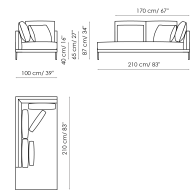

Data sheet

Paraiso sofa 275
 Width: 275cm
 Depth: 100cm
 Height: 87cm

Paraiso sofa 245 - 2 seats
 Width: 245cm
 Depth: 100cm
 Height: 87cm

Paraiso sofa 245 - 3 seats
 Width: 245cm
 Depth: 100cm
 Height: 87cm

Paraiso sofa 205
 Width: 205cm
 Depth: 100cm
 Height: 87cm

Paraiso sofa 175
 Width: 175cm
 Depth: 100cm
 Height: 87cm

Paraiso end section sofa 225 - 2 seats
 Width: 225cm
 Depth: 100cm
 Height: 87cm

Paraiso end section sofa 225 - 3 seats
 Width: 225cm
 Depth: 100cm
 Height: 87cm

Paraiso end section sofa 190
 Width: 190cm
 Depth: 100cm
 Height: 87cm

Paraiso end section sofa 160
 Width: 160cm
 Depth: 100cm
 Height: 87cm

Paraiso meridiana
 Width: 100cm
 Depth: 210cm
 Height: 87cm

Paraiso chaise longue 100x160
 Width: 100cm
 Depth: 160cm
 Height: 87cm

Paraiso corner 100x100
 Width: 100cm
 Depth: 100cm
 Height: 87cm

Paraiso armchair 75 - low backrest
 Width: 75cm
 Depth: 77cm
 Height: 65cm

Paraiso armchair 75 - high backrest
 Width: 75cm
 Depth: 88cm
 Height: 87cm