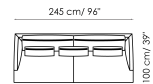

Paraiso sofa 205
 Width: 205cm
 Depth: 100cm
 Height: 87cm

Paraiso sofa 175
 Width: 175cm
 Depth: 100cm
 Height: 87cm

Paraiso end section sofa 225 - 2 seats
 Width: 225cm
 Depth: 100cm
 Height: 87cm

Paraiso end section sofa 225 - 3 seats
 Width: 225cm
 Depth: 100cm
 Height: 87cm

Paraiso end section sofa 190
 Width: 190cm
 Depth: 100cm
 Height: 87cm

Paraiso end section sofa 160
 Width: 160cm
 Depth: 100cm
 Height: 87cm

Paraiso meridiana
 Width: 100cm
 Depth: 210cm
 Height: 87cm

Paraiso chaise longue 100x160
 Width: 100cm
 Depth: 160cm
 Height: 87cm

Paraiso corner 100x100
 Width: 100cm
 Depth: 100cm
 Height: 87cm

Paraiso armchair 75 - low backrest
 Width: 75cm
 Depth: 77cm
 Height: 65cm

Paraiso armchair 75 - high backrest
 Width: 75cm
 Depth: 88cm
 Height: 87cm

Paraiso pouf 100x100
 Width: 100cm
 Depth: 100cm
 Height: 40cm

Paraiso pouf 85x50
 Width: 85cm
 Depth: 50cm
 Height: 40cm

Paraiso pouf 75x50
 Width: 75cm
 Depth: 50cm
 Height: 40cm

Paraiso combination 1
 Width: 245cm
 Depth: 100cm
 Height: 87cm