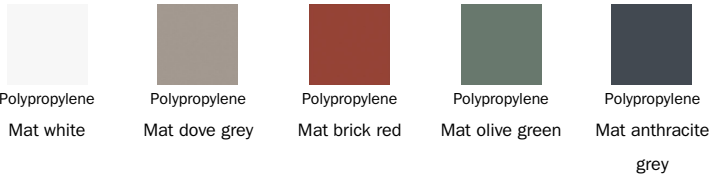

BONALDO

Pangea

Teaming research into materials and into shapes to create an item of interior décor that epitomises modernity. Pangea is a stackable chair in resistant plastic material. Privileging understated shades, it is available in five colours, a characteristic that allows it to integrate perfectly in every furnishing context. Stable and resistant to atmospheric agents, comfortable, light-weight and easy to handle, it is suitable for indoor,

Data sheet

Pangea

Width: 46cm

Depth: 54cm

Height: 87cm

Finish

Plastic

The samples above represent the complete range of materials and finishes available for this product (regardless of the top shape or size, in the case of tables). Fabrics, eco-leather, leather and emery leather shown in this website are a selection. Colors and finishes are approximate and may slightly differ from actual ones. Please visit Bonaldo dealers to see the complete sample collection and get further details about our products.