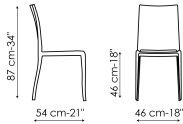

Data sheet

Pangea

Width: 46cm

Depth: 54cm

Height: 87cm

Finish

Plastic

The samples above represent the complete range of materials and finishes available for this product (regardless of the top shape or size, in the case of tables). Fabrics, eco-leather, leather and emery leather shown in this website are a selection. Colors and finishes are approximate and may slightly differ from actual ones. Please visit Bonaldo dealers to see the complete sample collection and get further details about our products.