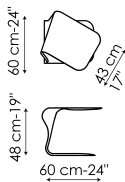

Data sheet

Width: 60cm

Depth: 60cm

Height: 48cm

Frame

Plastic

Lacquered
polyurethane
Mat white

Lacquered
polyurethane
Mat anthracite
grey