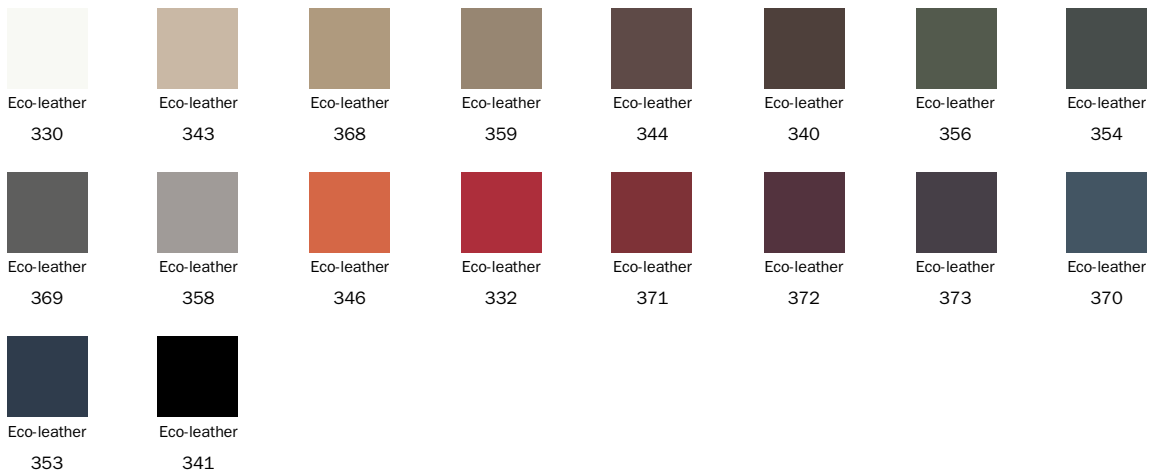

Fabric

MB91

Fabric

MB92

Fabric

MA02

Fabric

MA04

Fabric

MA07

Eco Leather

Base

Metal

Plus Metal

Painted metal
Mat bronze

Painted metal
Mat lead

Painted metal
Mat platinum

Painted metal
Mat pearl gold

Special Metal

Metal finish
Chromed

Hinges

Special Metal

Metal finish
Chromed

The samples above represent the complete range of materials and finishes available for this product (regardless of the top shape or size, in the case of tables). Fabrics, eco-leather, leather and emery leather shown in this website are a selection. Colors and finishes are approximate and may slightly differ from actual ones. Please visit Bonaldo dealers to see the complete sample collection and get further details about our products.