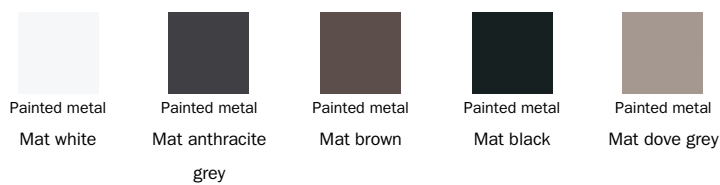

Fabric

MB91

Fabric

MB92

Fabric

MA02

Fabric

MA04

Fabric

MA07

Eco Leather

Base

Metal

Plus Metal

Painted metal
Mat bronze

Painted metal
Mat lead

Painted metal
Mat platinum

Painted metal
Mat pearl gold

Special Metal

Metal finish
Chromed

Hinges

Special Metal

Metal finish
Chromed

The samples above represent the complete range of materials and finishes available for this product (regardless of the top shape or size, in the case of tables). Fabrics, eco-leather, leather and emery leather shown in this website are a selection. Colors and finishes are approximate and may slightly differ from actual ones. Please visit Bonaldo dealers to see the complete sample collection and get further details about our products.