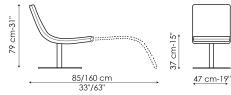

Data sheet

Dragonfly

Width: 47cm

Depth: 86-160cm

Height: 79cm

Cover

Leather

Leather Capri