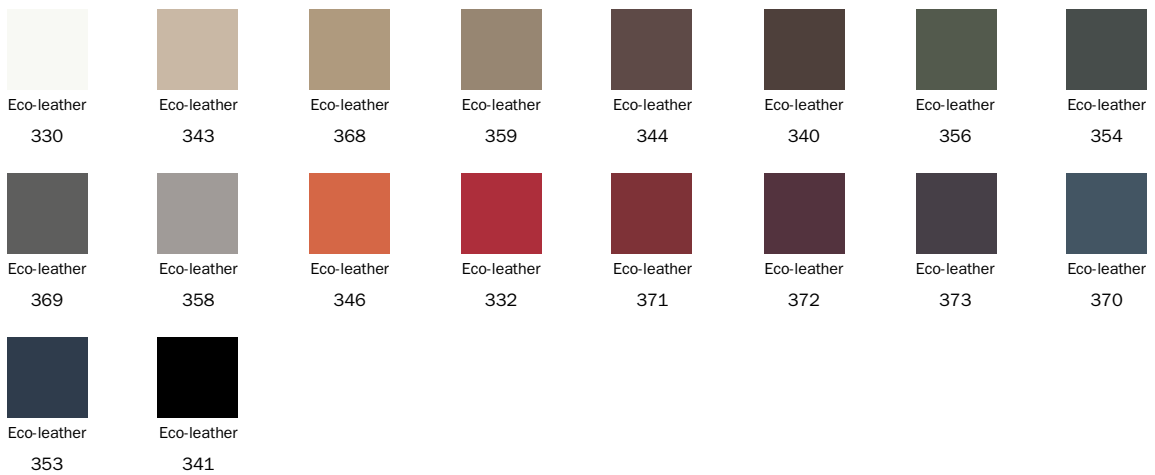

Eco Leather

Body

Emery Leather

Emery leather
F05

Emery leather
F07

Emery leather
F08

Emery leather
F09

Emery leather
F1

Emery leather
F10

Emery leather
F14

Emery leather
F18

Emery leather
F19

Emery leather
F20

Emery leather
F21

Emery leather
F13

Emery leather
F22

Metal

Painted metal
Mat white

Painted metal
Mat red

Painted metal
Mat anthracite
grey

Special Metal

Metal finish
Chromed

Metal finish
Black nickel

The samples above represent the complete range of materials and finishes available for this product (regardless of the top shape or size, in the case of tables). Fabrics, eco-leather, leather and emery leather shown in this website are a selection. Colors and finishes are approximate and may slightly differ from actual ones. Please visit Bonaldo dealers to see the complete sample collection and get further details about our products.