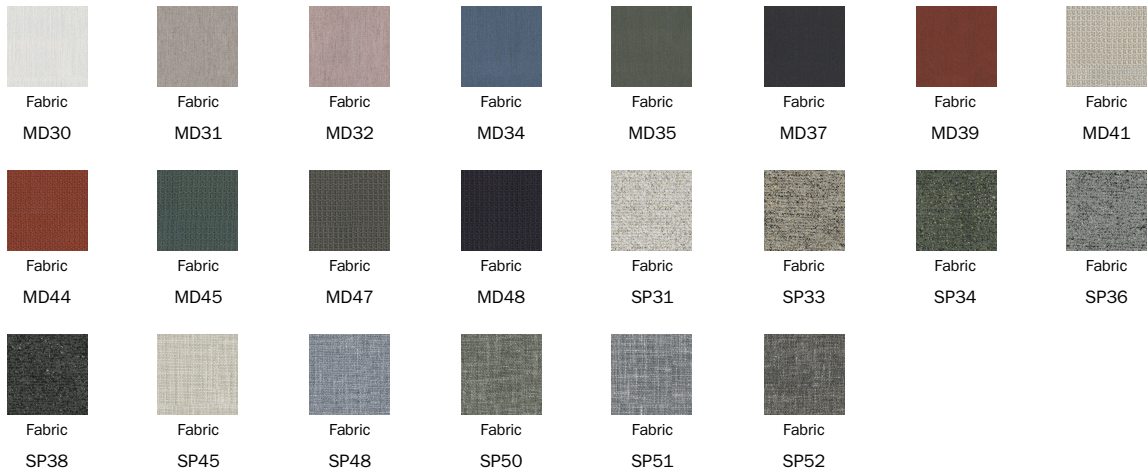

Leather

Eco Leather

Body